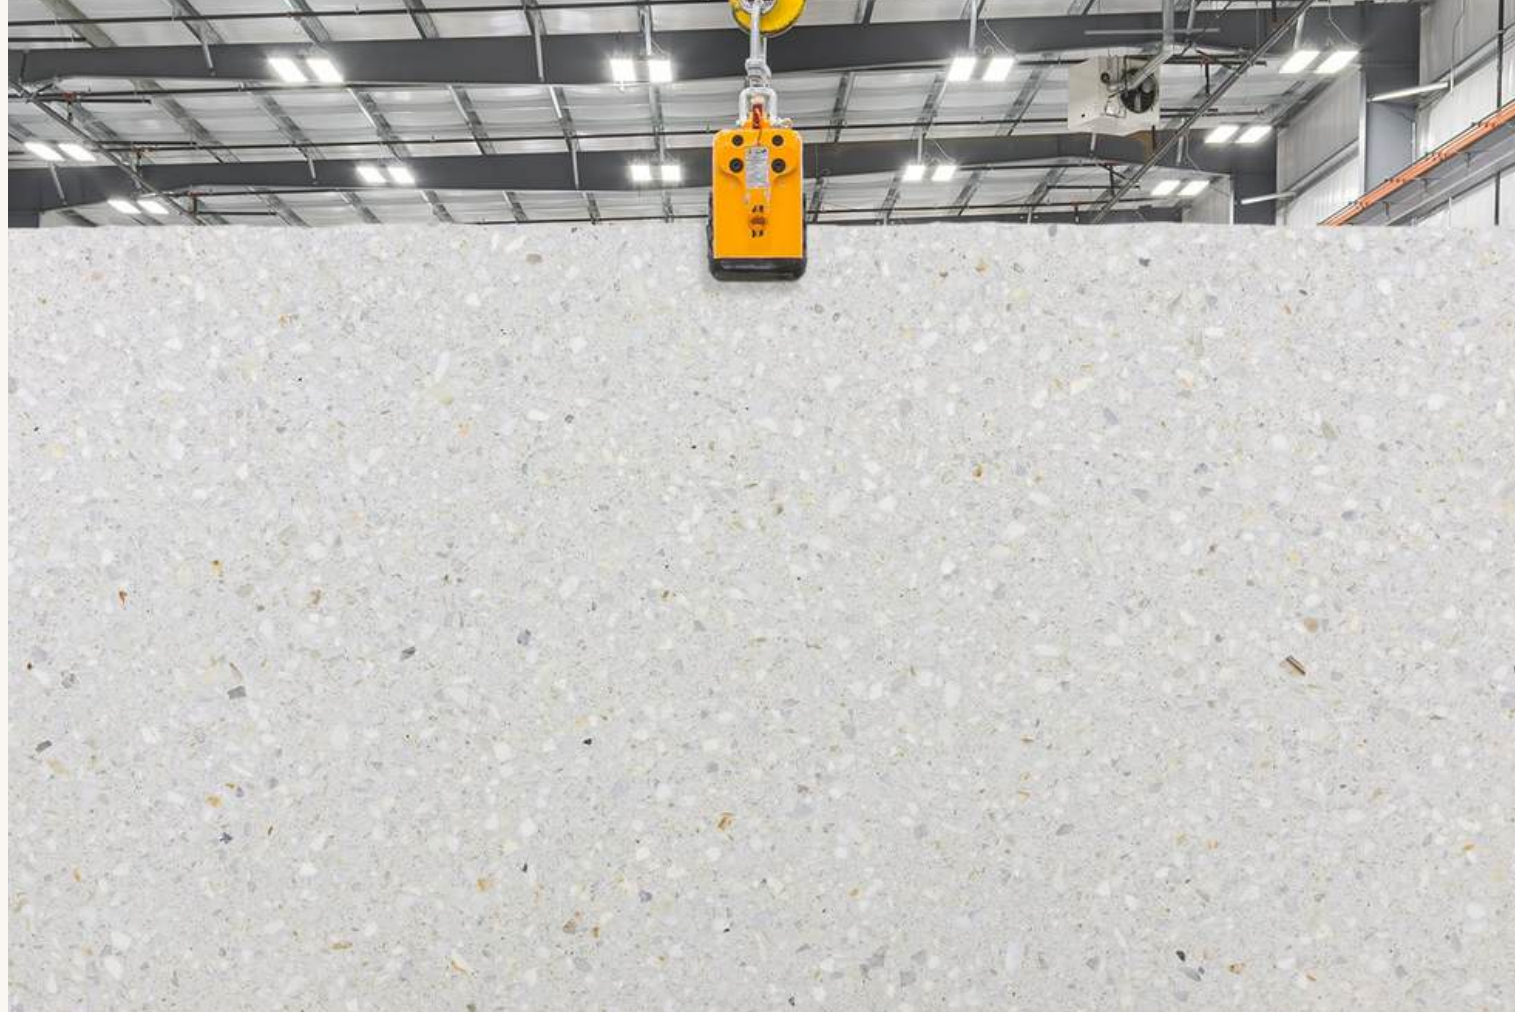

FRESH TILE FRIDAY

ON FRIDAYS, WE BRING NEW, FRESH IDEAS.
QUICK | SIMPLE | INSPIRING

VERONESE TERRAZZO SLABS 3/4"

IDEAL FOR COUNTERTOPS, BACKSPLASHES, FIREPLACE WALLS AND SHOWER WALLS

A proprietary terrazzo, Veronese is inspired by the colors of Verona, and incorporates distinctive Italian marbles from the region. Crafted for us in Italy in 48" x 120" x 2cm slab, this modern terrazzo is composed of 95% marble with 5% resin, and is stocked in four honed colorways:

NEW - VERONESE FUMO ROSATO SLAB 3/4" (48"X120")

VERONESE VERDE PERLINO SLAB 3/4" (48"X120")

VERONESE NERO SLAB 3/4" (48"X120")

VERONESE MULTI COLORE SLAB 3/4" (48"X120")

VERONESE CREMA SLAB 3/4" (48"X120")

INSTALLED - VERONESE VERDE PERLINO SLAB 3/4" (48"X120")

INSTALLED - VERONESE MULTI COLORE SLAB 3/4" (48"X120")

FOR MORE INFORMATION
OR SAMPLES, CALL KYLE AT
(402) 301-1477

FOLLOW US ON
INSTAGRAM
FOR THE LATEST