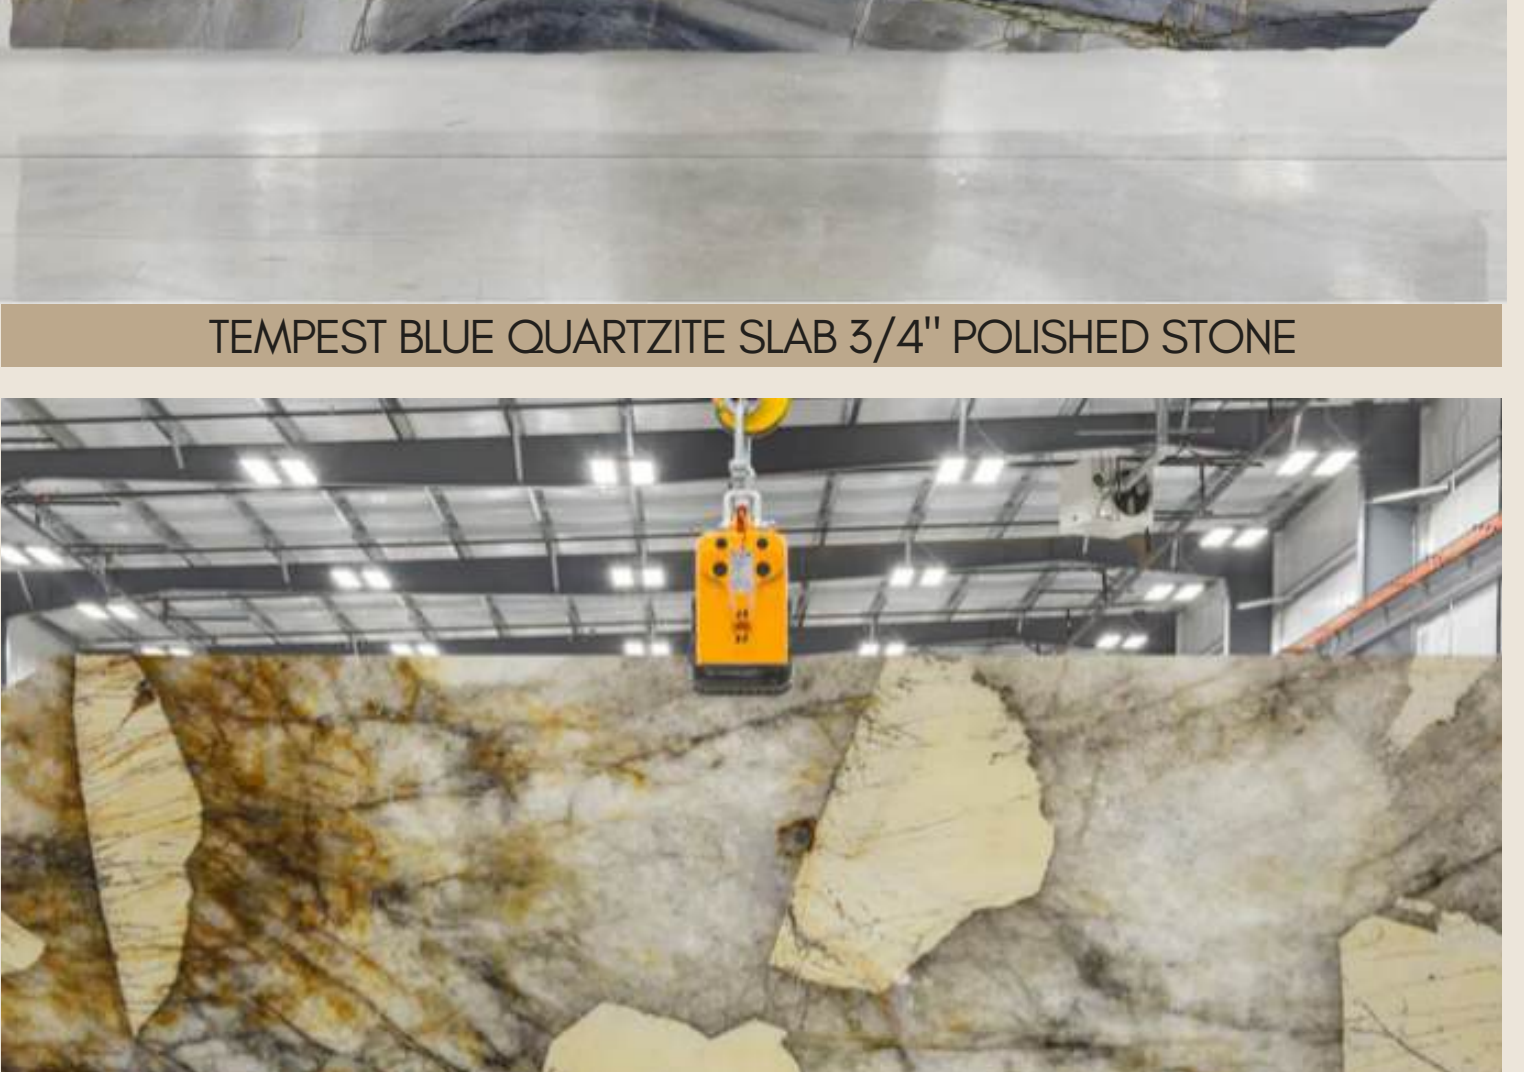

FLUTED STONE | CARIBBEAN ISLAND MARBLE SLAB 3/4"

EMERALD QUARTZITE SLAB 3/4" | HONED STONE

CALACATTA MEZZANOTE MARBLE SLAB 3/4" POLISHED STONE

TEMPEST BLUE QUARTZITE SLAB 3/4" POLISHED STONE

PATAGONIA EXTRA GRANITE SLAB 3/4" | POLISHED STONE