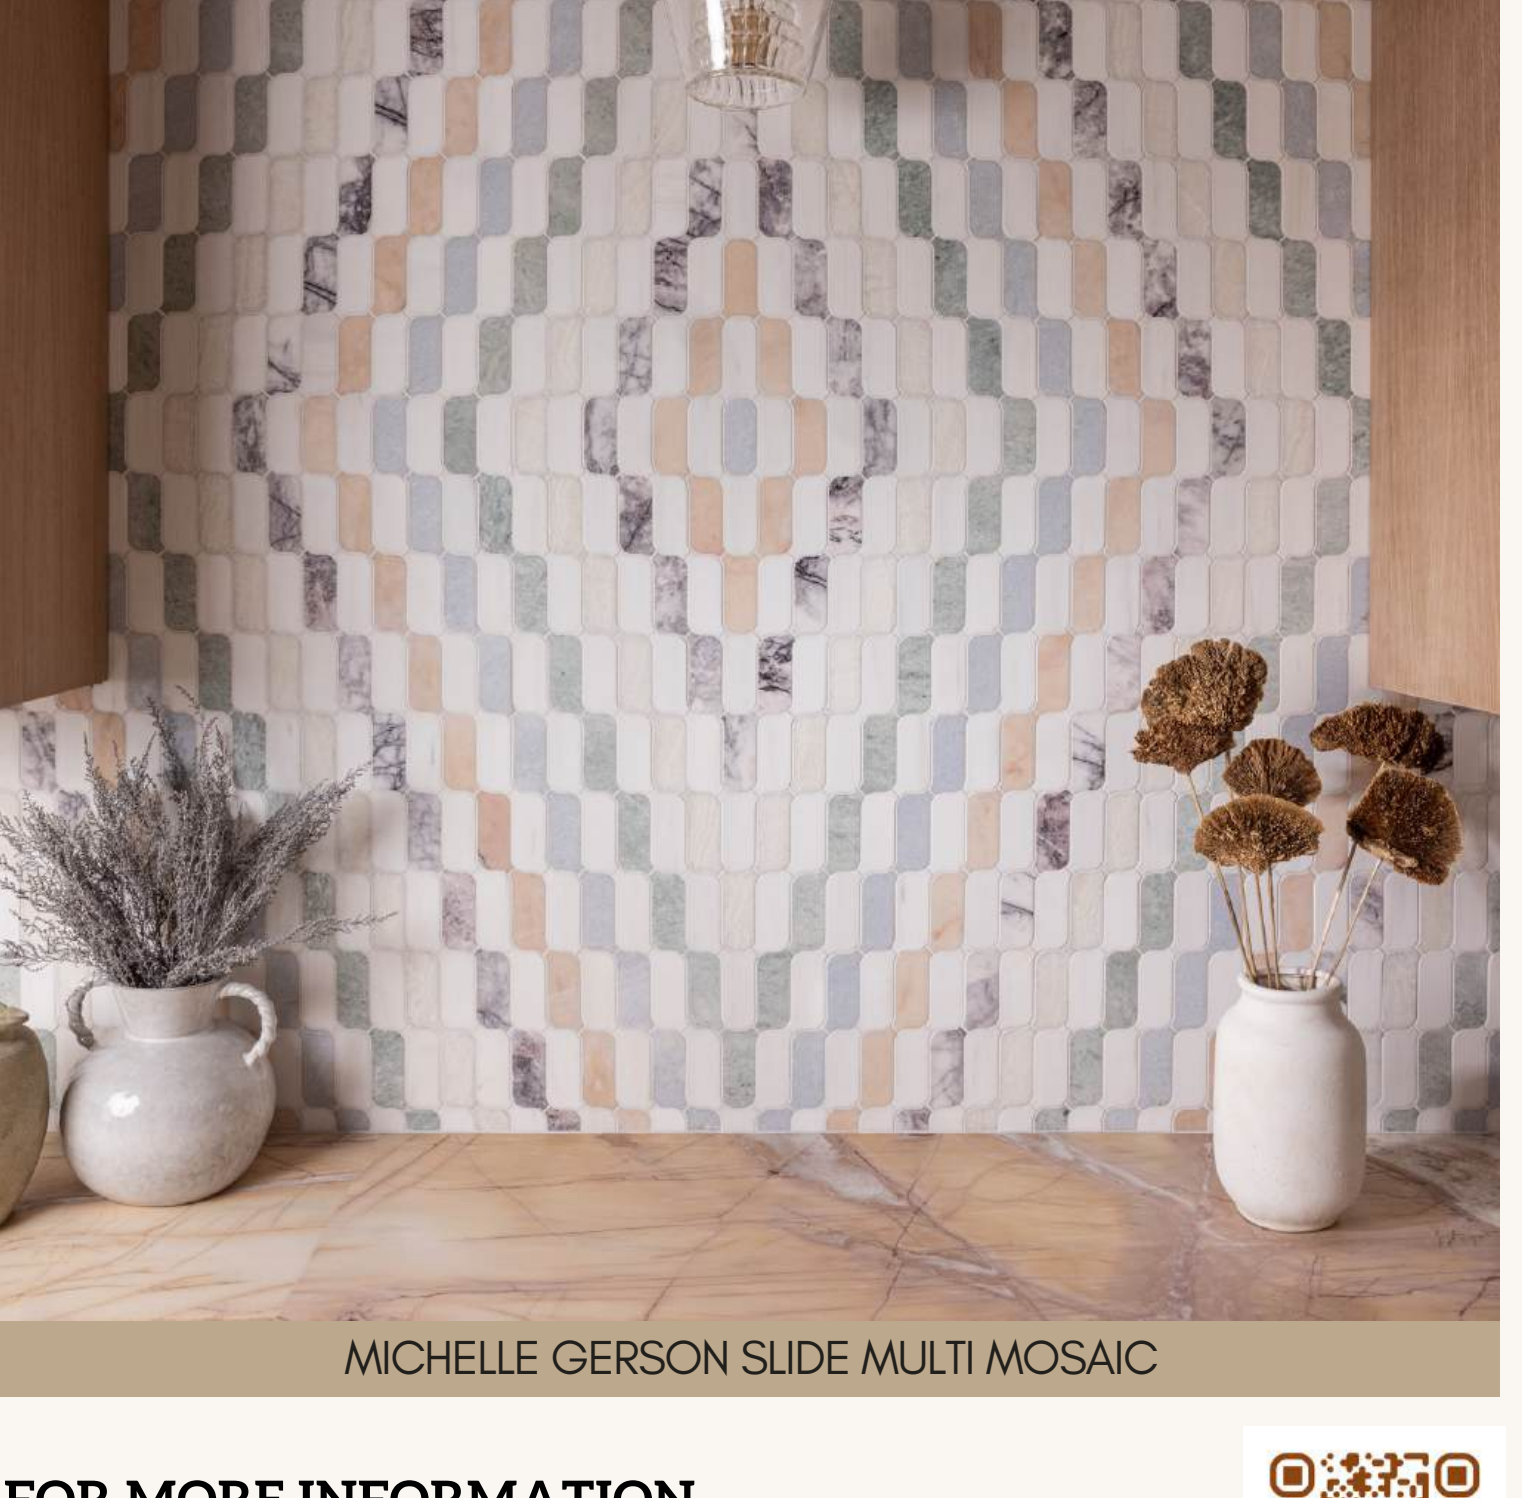

FRESH TILE FRIDAY

EVERY FRIDAY, WE BRING NEW, FRESH IDEAS.

QUICK | SIMPLE | INSPIRING

MULTICOLOR COMBOS = 😍

MOON LIGHT MULTI WATERJET MOSAIC

TUMBLED TRIANGLES - MULTI COLOR

SAIL FETE MULTI BLEND WATERJET MOSAIC

MOON DARK MULTI WATERJET MOSAIC

PINNACLE FETE NERO MARBLE DIMENSIONAL TILE

MICHELLE GERSON SPOT ON MULTI MOSAIC

MICHELLE GERSON SLIDE MULTI MOSAIC

FOR MORE INFORMATION
OR SAMPLES, CALL KYLE AT
402.415.2804