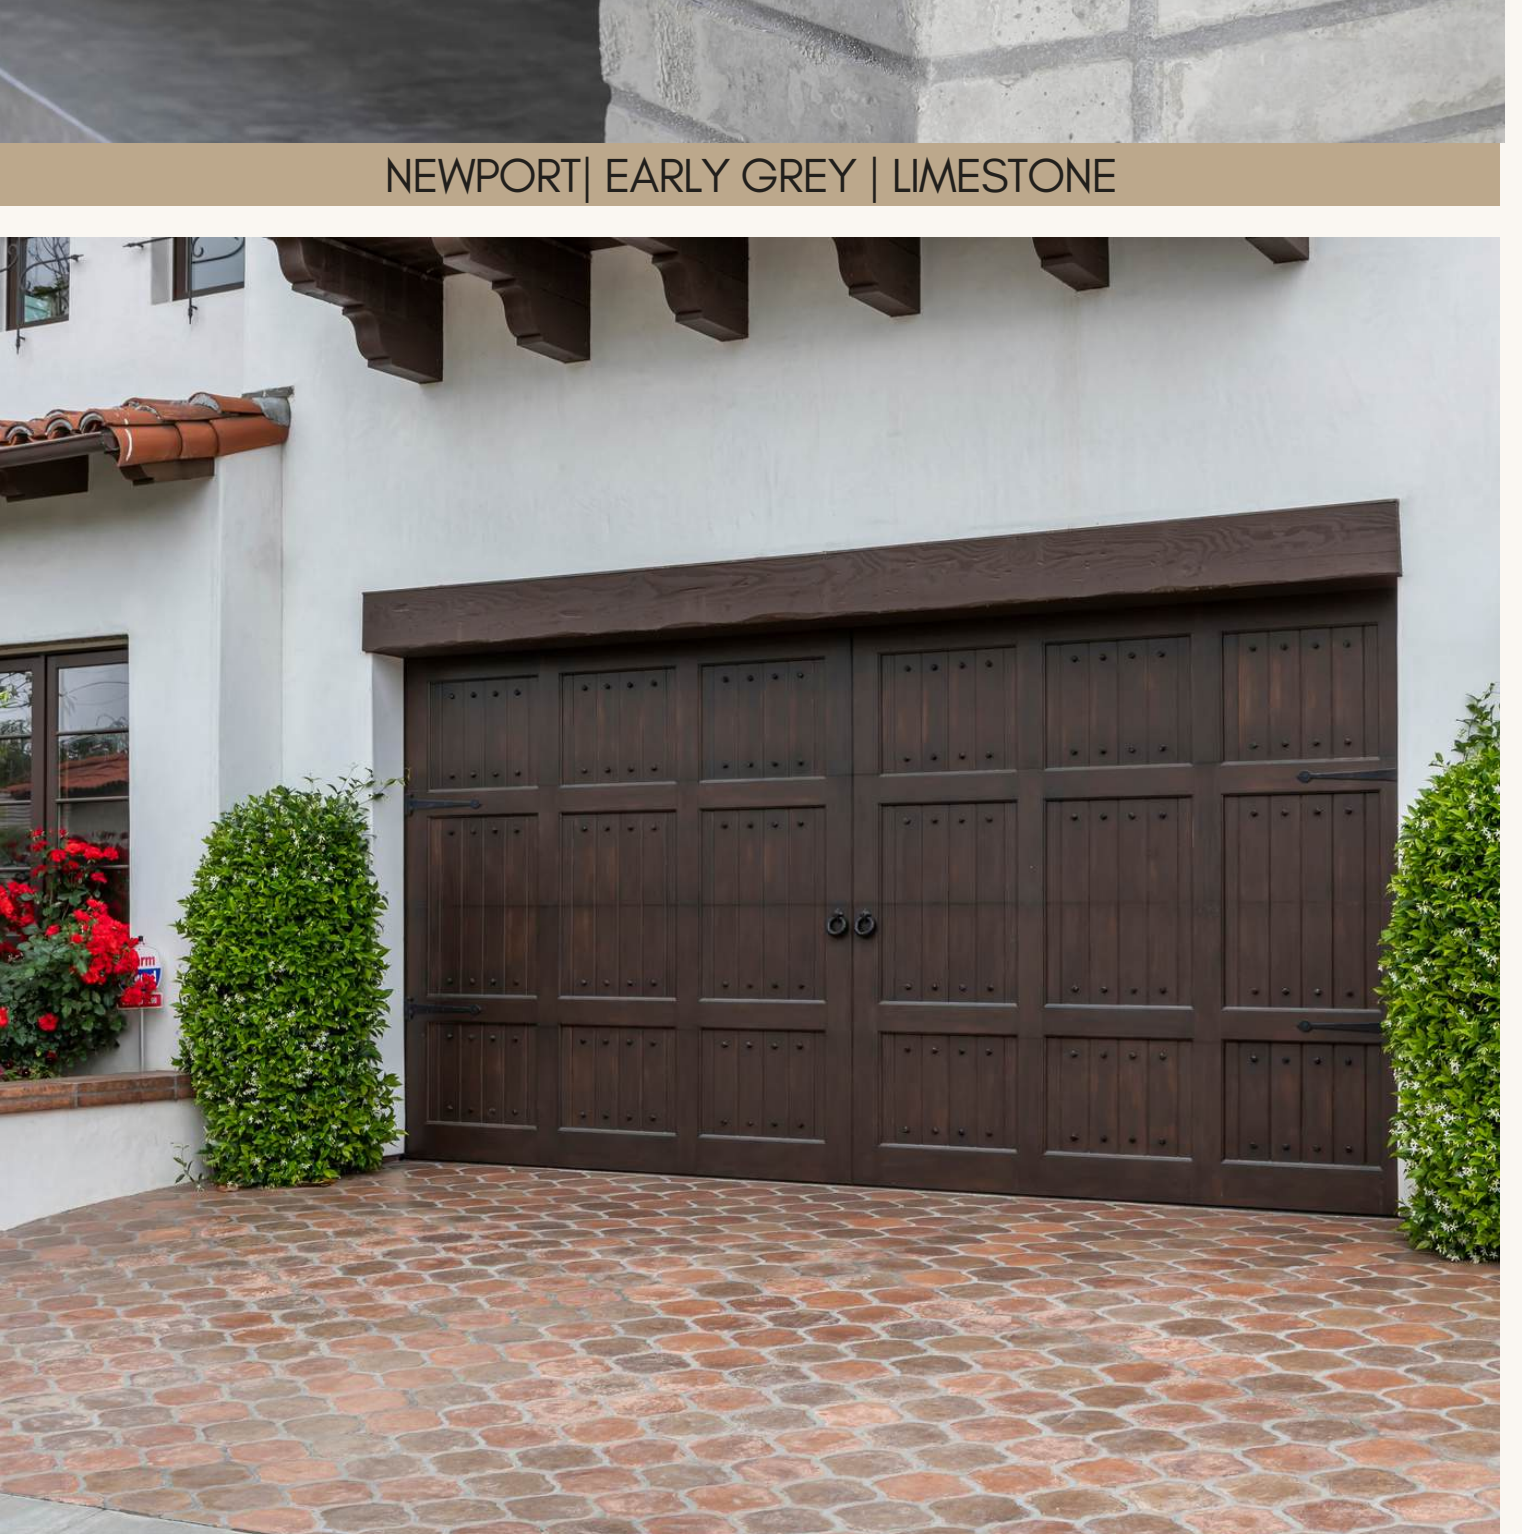

SUPER ARTILLO ARABESQUE | CUSTOM COLOR BLEND

FOR MORE INFORMATION
OR SAMPLES, CALL KYLE AT
402.415.2804

FOLLOW US ON
INSTAGRAM