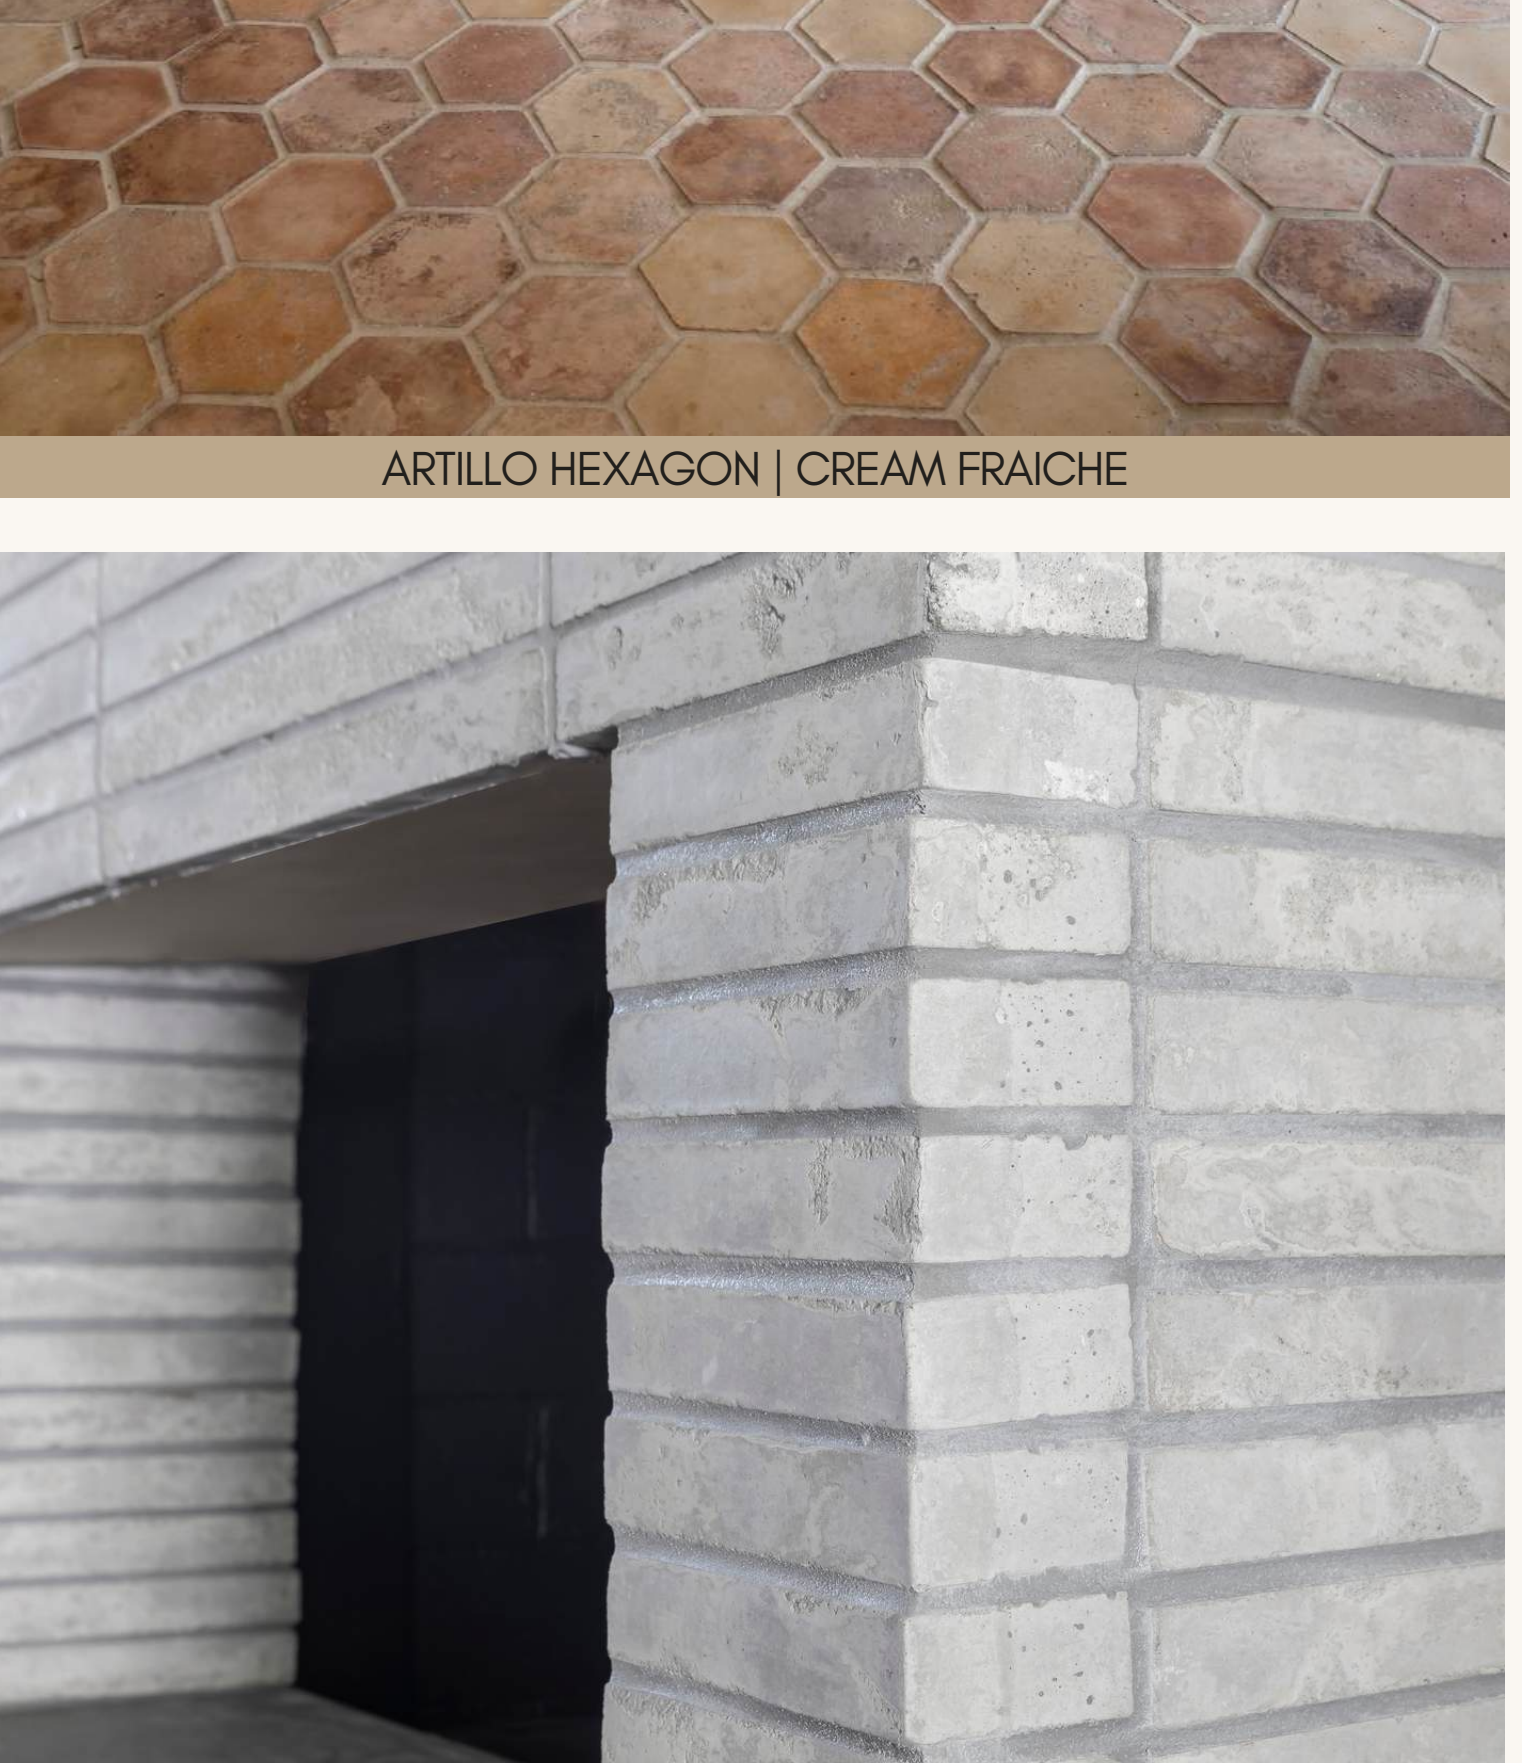

NEWPORT | EARLY GREY | LIMESTONE