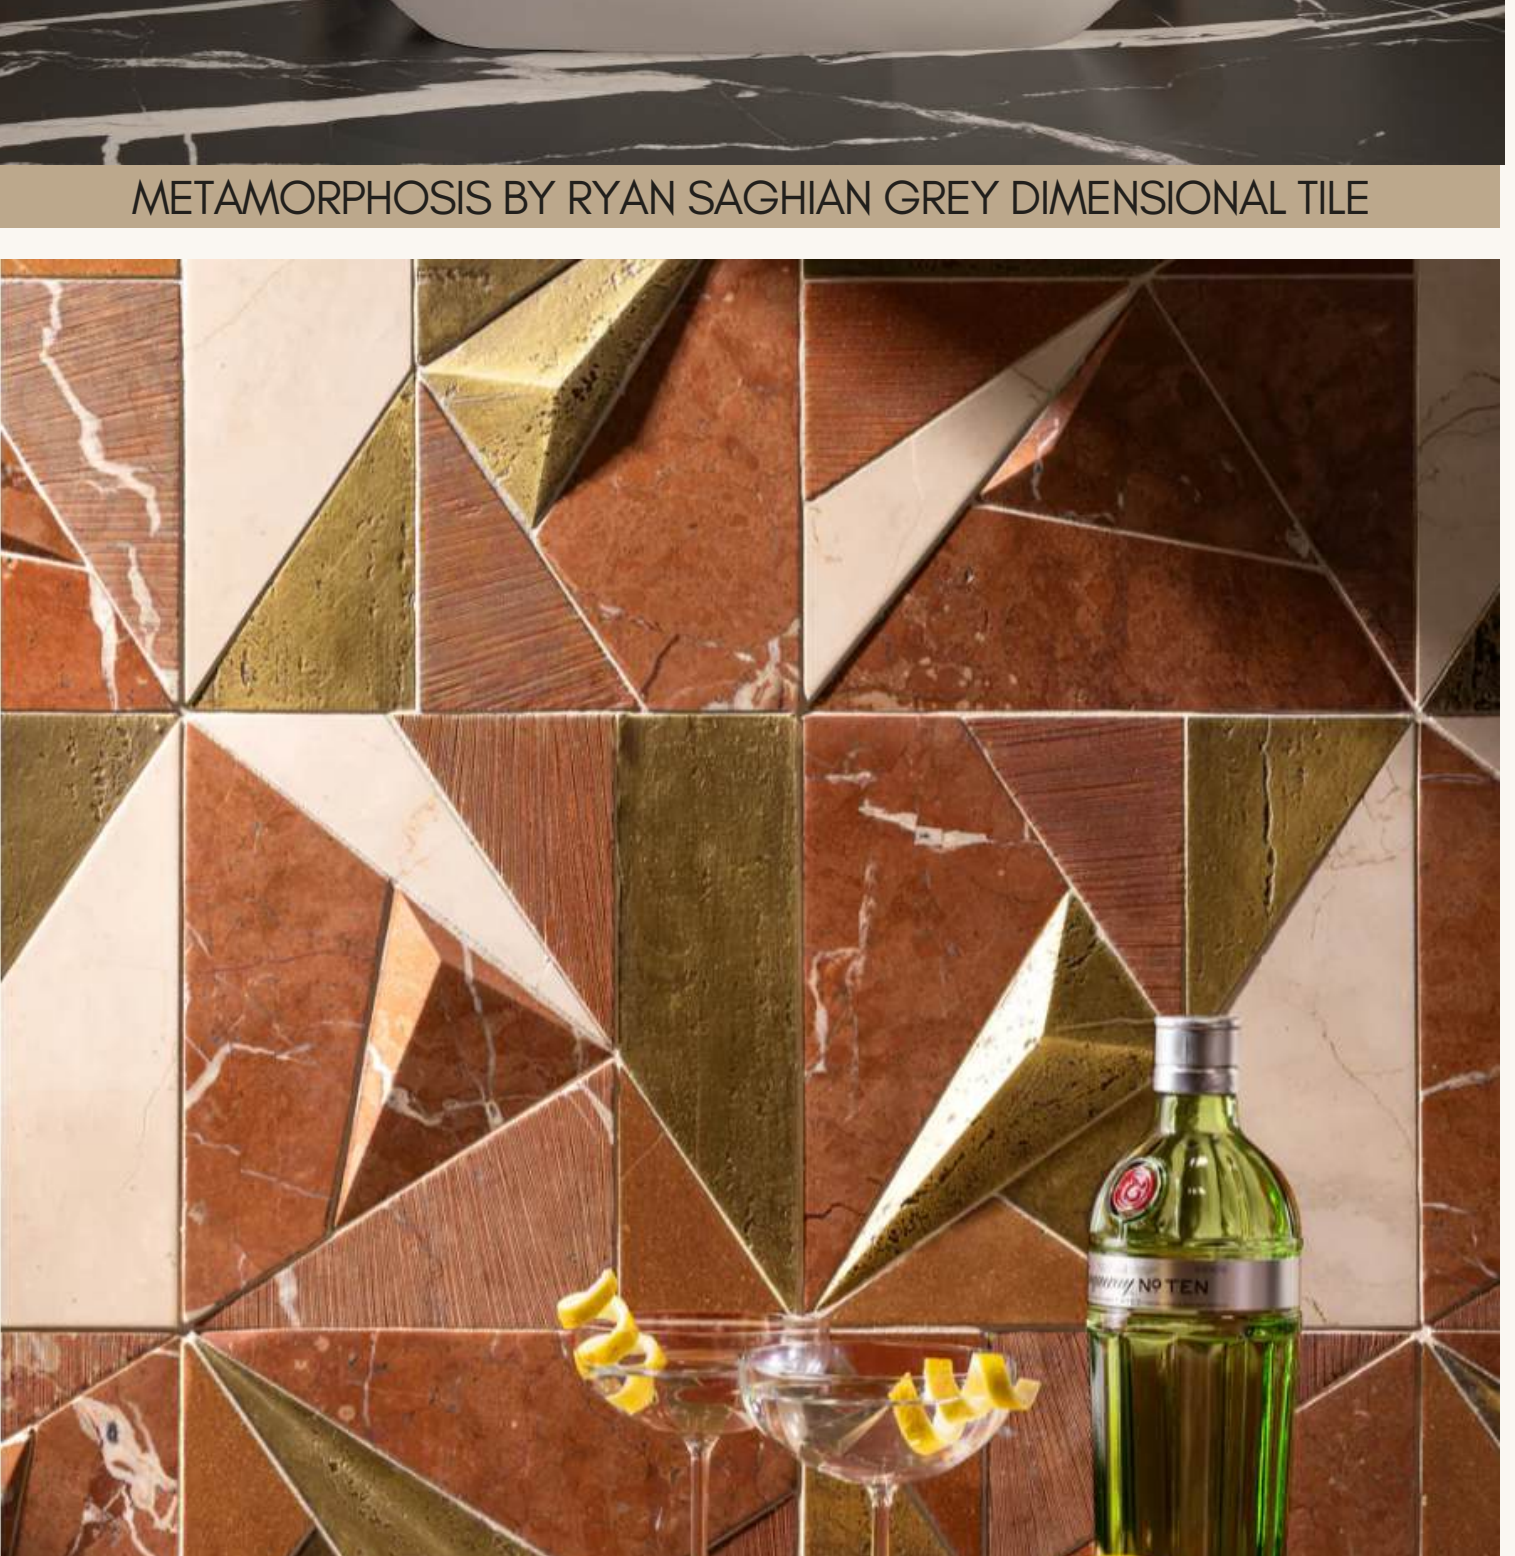

FRESH TILE FRIDAY

EVERY FRIDAY, WE BRING NEW, FRESH IDEAS.

QUICK | SIMPLE | INSPIRING

DIMENSIONAL TILE - NATURAL STONE WITH TEXTURE

ALI BUDD KATA ROSA MARBLE DIMENSIONAL TILE

AMBRA GRIS SANDSTONE DIMENSIONAL TILE

DUO BY ALISON ROSE NERO/MATCHA DECORATIVE TILE

ORCHID DIMENSIONAL BIANCO CARRARA MARBLE WATERJET MOSAIC

ROSA VOLAKAS WHITE DOLOMITE DIMENSIONAL TILE HIGH HONED STONE

METAMORPHOSIS BY RYAN SAGHIAN GREY DIMENSIONAL TILE