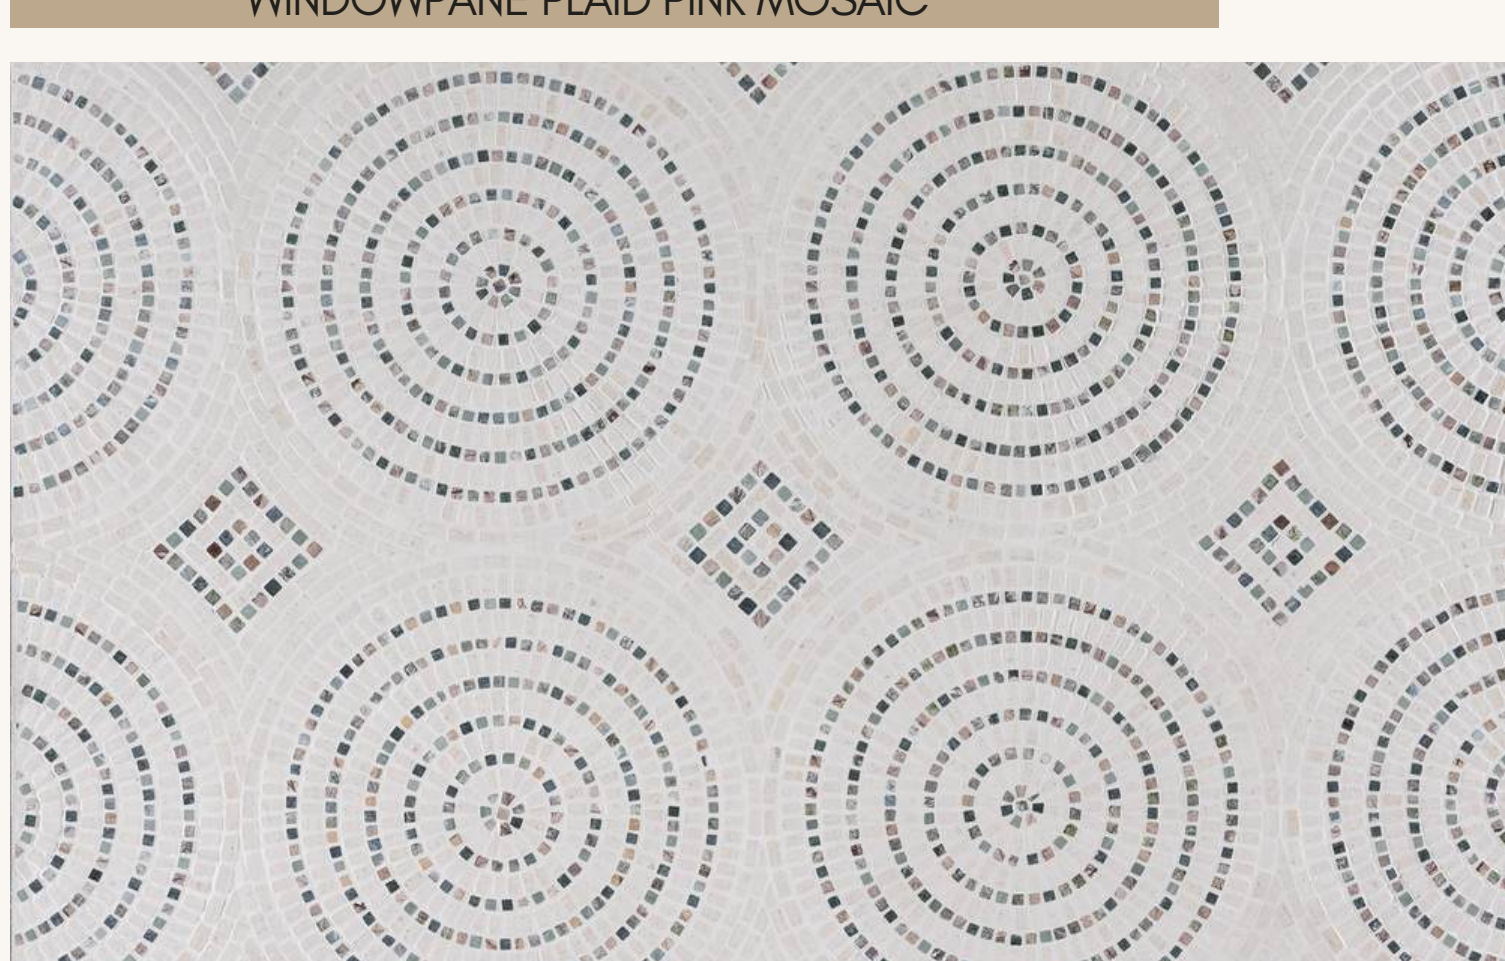

## TUMBLLED STONE

MOTOR CITY CIRCLES - DESERT SUNRISE

TUMBLLED 8X8'S

LEO - TUMBLLED LEOPARD MOSAIC

WINDOWPANE PLAID PINK MOSAIC

MANDALA MOCA MOSAIC

PALAZZO DUCALE ROSA PERLINO MOSAIC

DOUBLE CHECK MOCA MOSAIC