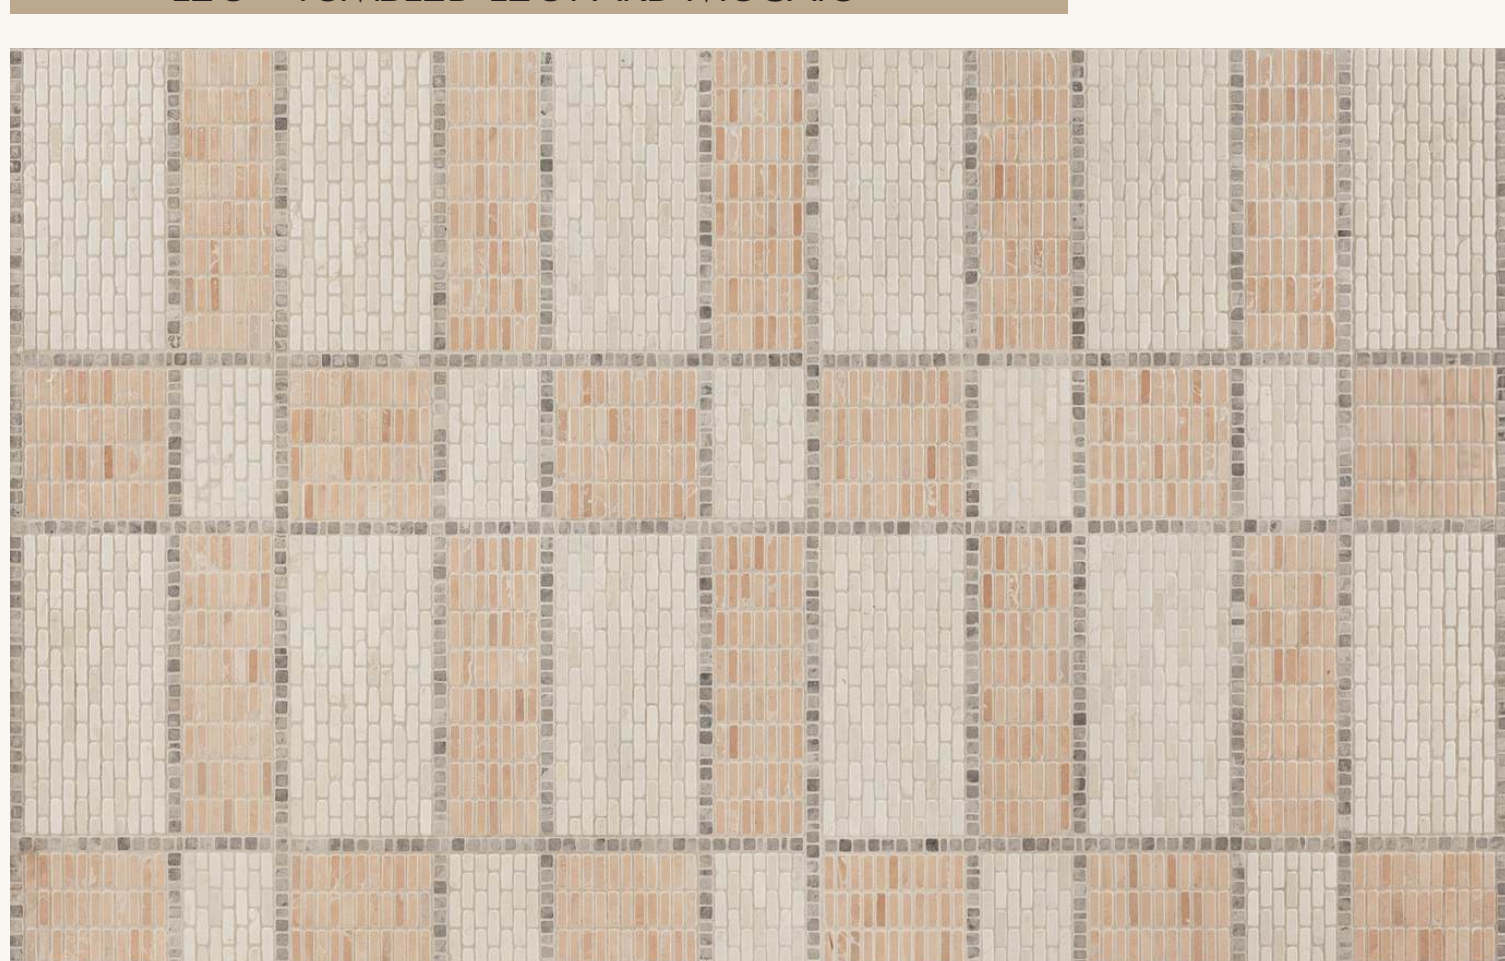

## TUMBLLED STONE

MOTOR CITY CIRCLES - DESERT SUNRISE

TUMBLLED 8X8'S

LEO - TUMBLLED LEOPARD MOSAIC

WINDOWPANE PLAID PINK MOSAIC

MANDALA MOCA MOSAIC

PALAZZO DUCALE ROSA PERLINO MOSAIC

DOUBLE CHECK MOCA MOSAIC