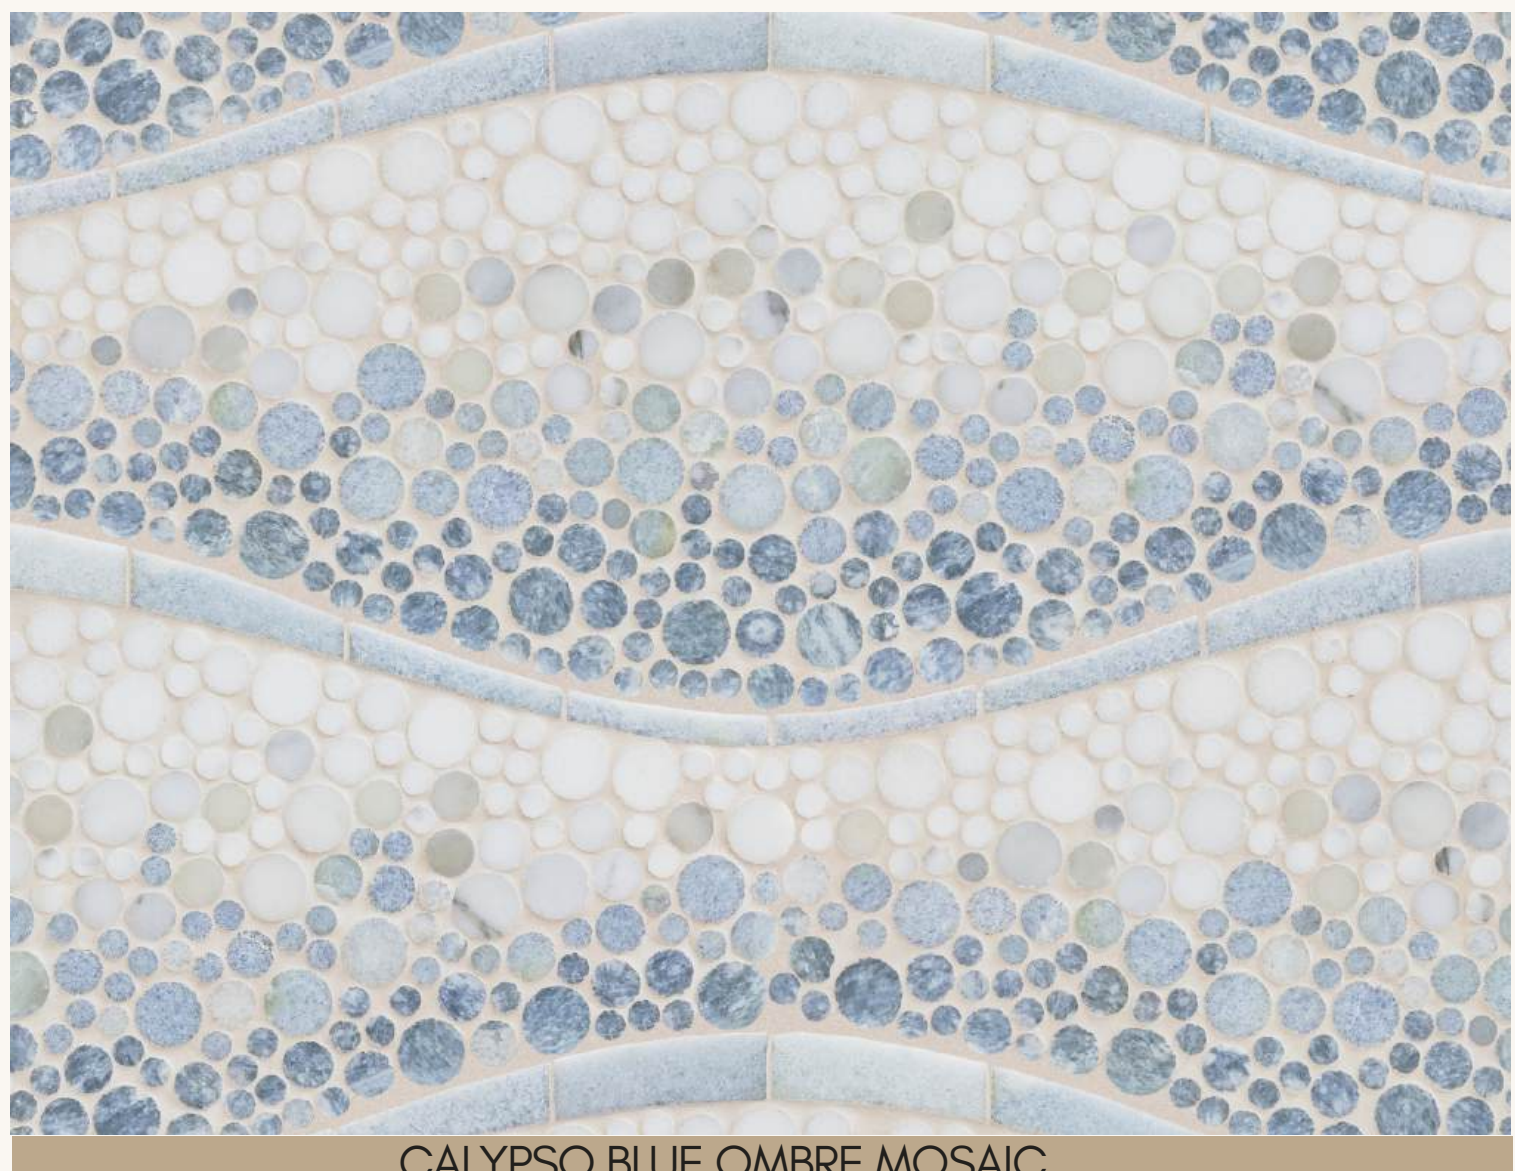

FRESH TILE FRIDAY

EVERY FRIDAY, WE BRING NEW, FRESH IDEAS.

QUICK | SIMPLE | INSPIRING

NATURAL STONE OMBRE TILE

ADENA BLUE MOSAIC

NATURAL STONE AVAILABLE IN 3 COLORS

ADENA CREAM MOSAIC

NATURAL STONE AVAILABLE IN 3 COLORS

DESERT SUNRISE OMBRE

NATURAL STONE OMBRE AVAILABLE IN 4 COLORS

MOUNTAIN MIST OMBRE

NATURAL STONE OMBRE AVAILABLE IN 4 COLORS

OMBRE GREY

NATURAL STONE OMBRE AVAILABLE IN 4 COLORS

CALYPSO CREAM OMBRE MOSAIC

NATURAL STONE OMBRE AVAILABLE IN 2 COLORS

CALYPSO BLUE OMBRE MOSAIC

NATURAL STONE OMBRE AVAILABLE IN 2 COLORS

FOLLOW US ON
INSTAGRAM

FOR MORE INFORMATION OR
SAMPLES, CALL KYLE AT

402.415.2804